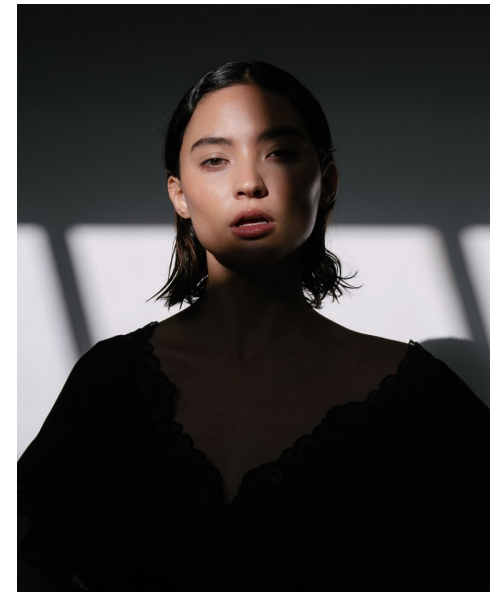

## KRISLY

HEIGHT 165CM/5'5" BUST 78CM/30.5" WAIST 63CM/25" HIPS 90CM/35.5"  
SHOE 37.5 EU/6.5 US/4.5 UK HAIR BROWN EYES BROWN

SQUARE

Place du Tunnel, 9 | 1005 Lausanne | Switzerland  
Tel: +41 21 601 15 00 | Email: [info@square-agency.com](mailto:info@square-agency.com)