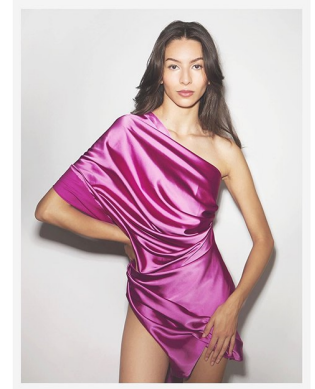

## KENZA

HEIGHT 178CM/5'10" BUST 86CM/34" WAIST 62CM/24.5" HIPS 89CM/35"  
SHOE 39.5 EU/8.5 US/6 UK HAIR DARK BROWN EYES BROWN

SQUARE

Place du Tunnel, 9 | 1005 Lausanne | Switzerland  
Tel: +41 21 601 15 00 | Email: [info@square-agency.com](mailto:info@square-agency.com)