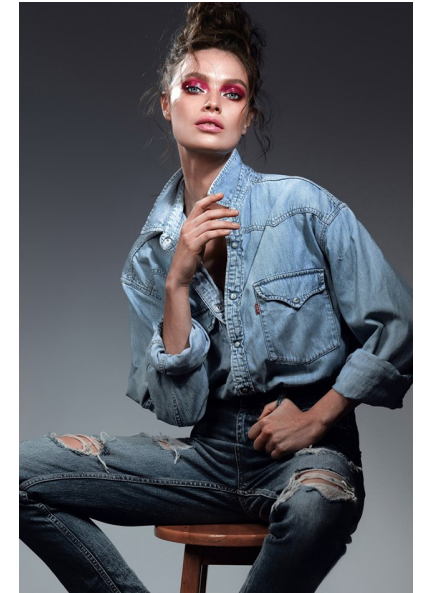

MARIANNA

HEIGHT 175CM/5'9" BUST 86CM/34" WAIST 61CM/24" HIPS 90CM/35.5"
SHOE 40 EU/9 US/6.5 UK HAIR DARK BLONDE EYES BLUE

SQUARE

Place du Tunnel, 9 | 1005 Lausanne | Switzerland
Tel: +41 21 601 15 00 | Email: info@square-agency.com