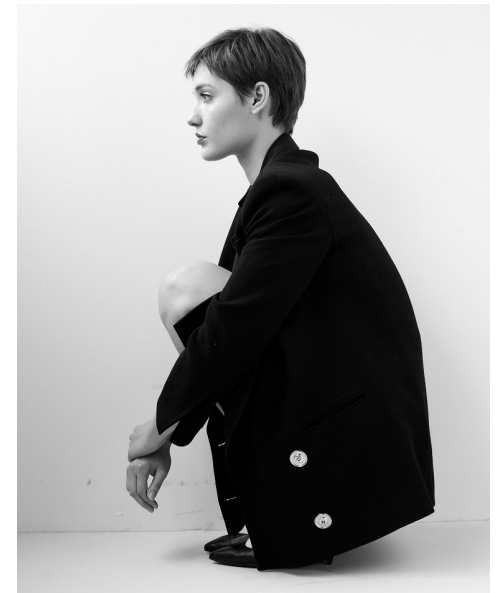

LEO

HEIGHT 177CM/5'9.5" BUST 90CM/35.5" WAIST 71CM/28"  
HIPS 104CM/41" SHOE 40 EU/9 US/6.5 UK HAIR BROWN EYES HAZEL

SQUARE

Place du Tunnel, 9 | 1005 Lausanne | Switzerland  
Tel: +41 21 601 15 00 | Email: [info@square-agency.com](mailto:info@square-agency.com)