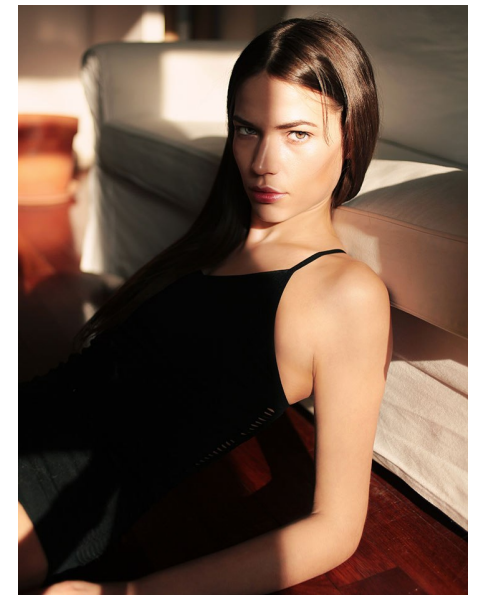

DILIARA

HEIGHT 177CM/5'9.5" BUST 83CM/32.5" WAIST 60CM/23.5"
HIPS 89CM/35" SHOE 39 EU/8 US/6 UK HAIR BROWN EYES BROWN

Place du Tunnel, 9 | 1005 Lausanne | Switzerland
Tel: +41 21 601 15 00 | Email: info@square-agency.com