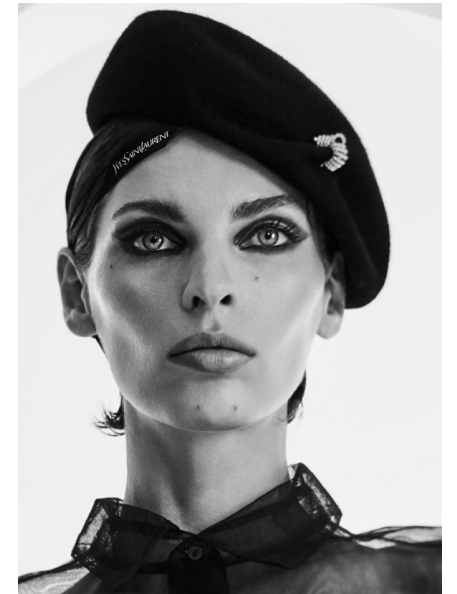

SAMANTHA

HEIGHT 176CM/5'9.5" BUST 86CM/34" D WAIST 60CM/23.5"
HIPS 90CM/35.5" DRESS 36 EU/6 US/8 UK SHOE 39 EU/8 US/6 UK
HAIR BLACK EYES BLUE

SQUARE

Place du Tunnel, 9 | 1005 Lausanne | Switzerland
Tel: +41 21 601 15 00 | Email: info@square-agency.com