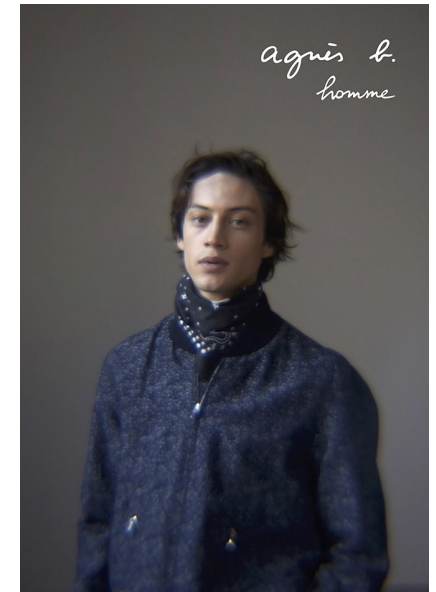

celio*

ELIOT

HEIGHT 184CM/6'0.5" CHEST 91CM/36" WAIST 71CM/28" SHOE 42
EU/8.5 US/8 UK HAIR BROWN EYES BROWN

SQUARE

Place du Tunnel, 9 | 1005 Lausanne | Switzerland
Tel: +41 21 601 15 00 | Email: info@square-agency.com