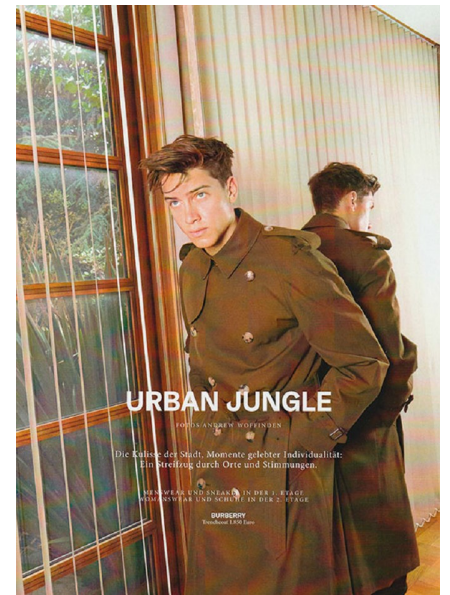

MORGAN

HEIGHT 188CM/6'2" CHEST 97CM/38" WAIST 79CM/31" SHOE 43 EU/9.5
US/9 UK HAIR DARK BLONDE EYES BLUE

Place du Tunnel, 9 | 1005 Lausanne | Switzerland
Tel: +41 21 601 15 00 | Email: info@square-agency.com