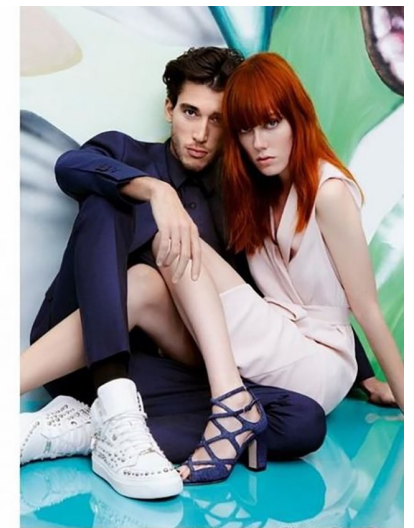

LOU

HEIGHT 187CM/6'1.5" CHEST 95CM/37.5" WAIST 72CM/28.5" SHOE 44
EU/10 US/9.5 UK HAIR BROWN EYES BROWN

JIMMY CHOO

WATCH THE FILM AT JIMMYCHOO.COM

JIMMY CHOO

WATCH THE FILM AT JIMMYCHOO.COM

SQUARE

Place du Tunnel, 9 | 1005 Lausanne | Switzerland
Tel: +41 21 601 15 00 | Email: info@square-agency.com