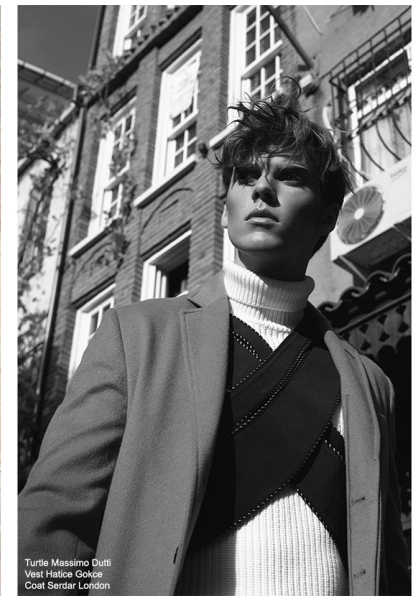

LUCAS

HEIGHT 187CM/6'1.5" CHEST 95CM/37.5" WAIST 77CM/30.5" SHOE 44
EU/10 US/9.5 UK HAIR DARK BLONDE EYES BLUE

SQUARE

Place du Tunnel, 9 | 1005 Lausanne | Switzerland
Tel: +41 21 601 15 00 | Email: info@square-agency.com