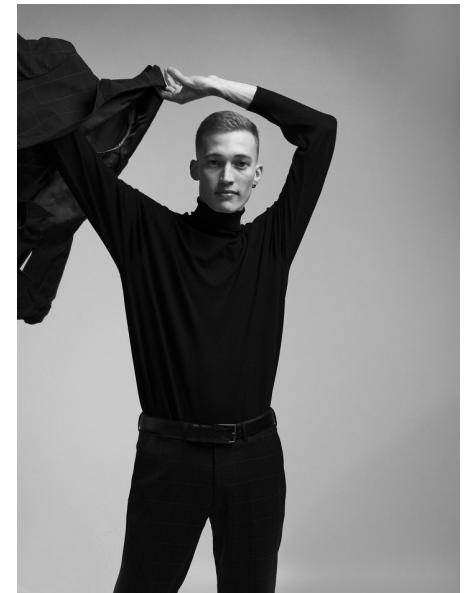

## FLAVIEN

HEIGHT 189CM/6'2.5" CHEST 86CM/34" WAIST 71CM/28" SHOE 44 EU/10  
US/9.5 UK HAIR BROWN EYES BROWN

SQUARE

Place du Tunnel, 9 | 1005 Lausanne | Switzerland  
Tel: +41 21 601 15 00 | Email: info@square-agency.com