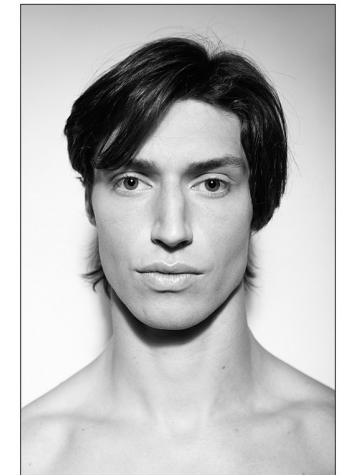

NOE

HEIGHT 187CM/6'1.5" CHEST 92CM/36" WAIST 78CM/30.5" SHOE 43
EU/9.5 US/9 UK HAIR BROWN EYES BLUE

SQUARE

Place du Tunnel, 9 | 1005 Lausanne | Switzerland
Tel: +41 21 601 15 00 | Email: info@square-agency.com