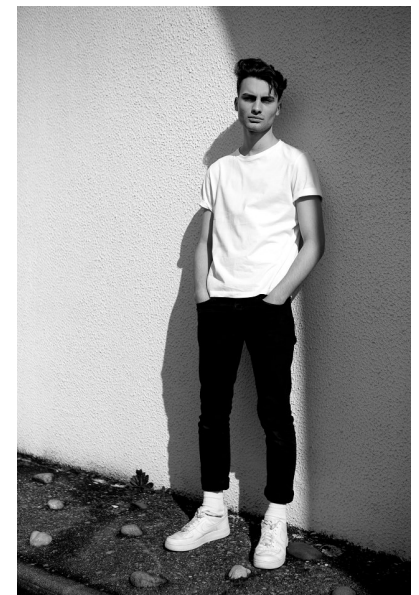

## PEDRO

HEIGHT 186CM/6'1.5" CHEST 91CM/36" WAIST 79CM/31" SHOE 44.5  
EU/10.5 US/10 UK HAIR BLACK EYES BLUE

SQUARE

Place du Tunnel, 9 | 1005 Lausanne | Switzerland  
Tel: +41 21 601 15 00 | Email: [info@square-agency.com](mailto:info@square-agency.com)